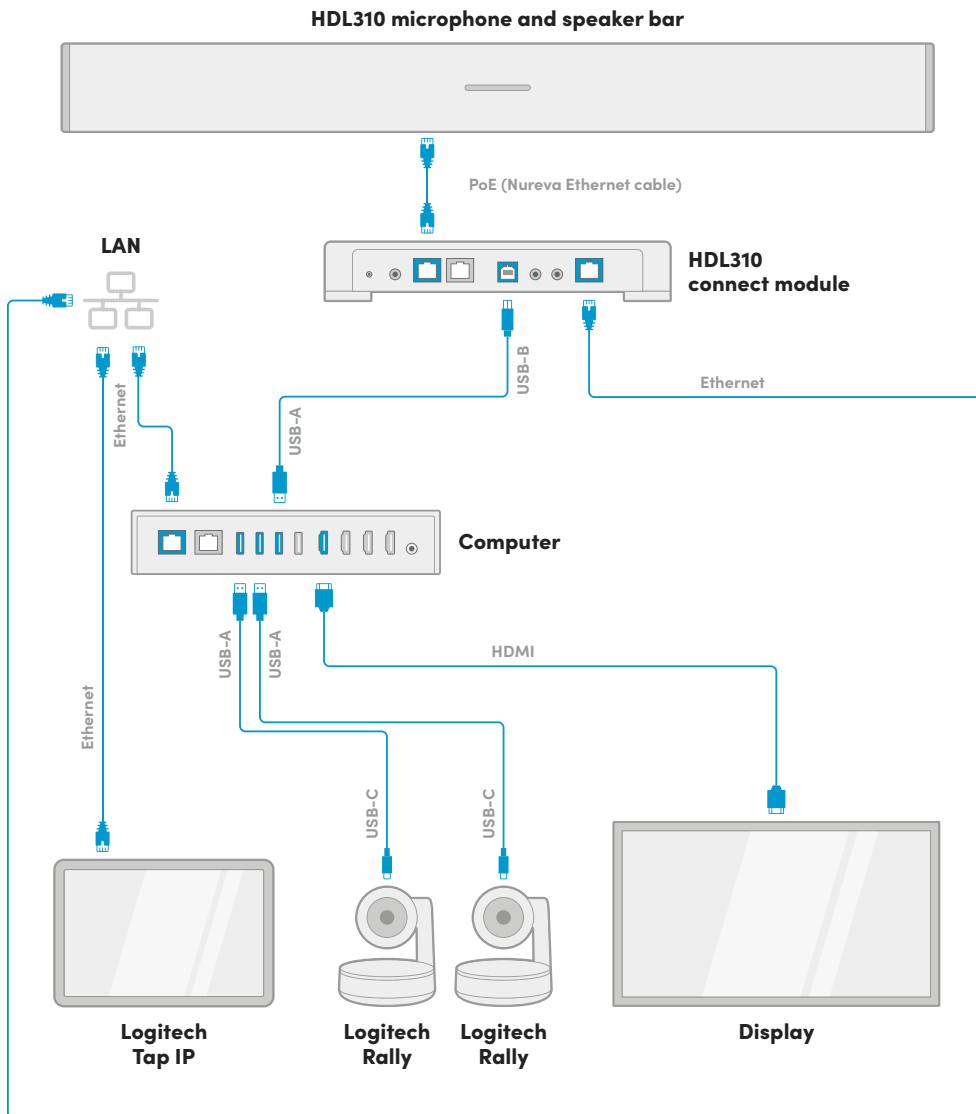

Plug and play simplicity

Contact us

To learn more about these products and get an online demo, contact us.

Nureva Inc.
sales@nureva.com
1.855.568.7382

[Book a live demo](#)

© 2025. All product and company names are for identification purposes only and may be trademarks of their respective owners. 11/25